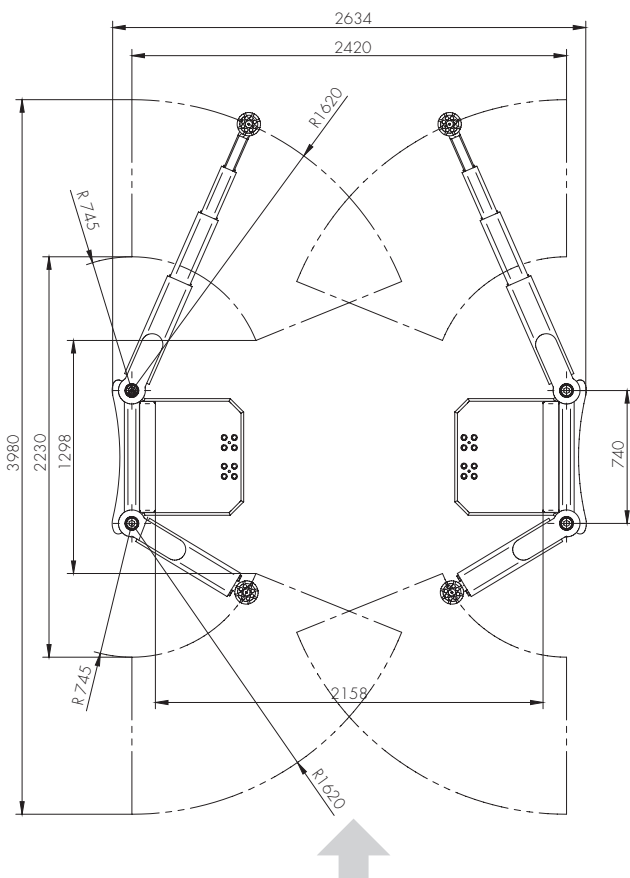

INGROUND LIFTS

DUPLEX_{LIFT}

4.60

TECHNICAL DATA

load capacity	6000 kg
lifting height	1800 mm
effective raise height	1914 mm
move in height	157 mm
piston diameter	123 mm
piston distance	1500 mm
installation depth	2443 mm
motor output	3,0 kW
power connector	400 V/16 A
cable length to control	8 m
lifting time	45 sec.
lowering time	40 sec.

pre-assembled with cassette
cassette
without cassette (delivery in wooden case)
basic unit (incl. cassette without support)
support

TOP10065
TOP11036
TOP10165
TOP20136
TOP20929

ACCESSORIES

1 rubber pad
290 x 335 x 20 mm
TOP11007 (1set / 4 pcs.)

2 rubber pad
120 x 120 x 40 mm
TOP11006 (1set / 4 pcs.)

3 rubber pad pyramid
70 mm
TOP11005 (1set / 4 pcs.)

4 rubber pad pyramid
140 mm
TOP11035 (1set / 4 pcs.)

1 stacking adapter
d130 x d 45 / 25-55 mm
TOP11021 (1set / 4 pcs.)

2 stacking adapter NCV3
d 45 x d 70 / 125-250 mm
TOP11031 (1set / 2 pcs.)

3 stacking adapter prism
d 45 / 182-312 mm
TOP11026 (1set / 2 pcs.)

4 stacking adapter U-form
d 130 x d 45 / 193-295 mm
TOP11025 (1set / 4 pcs.)